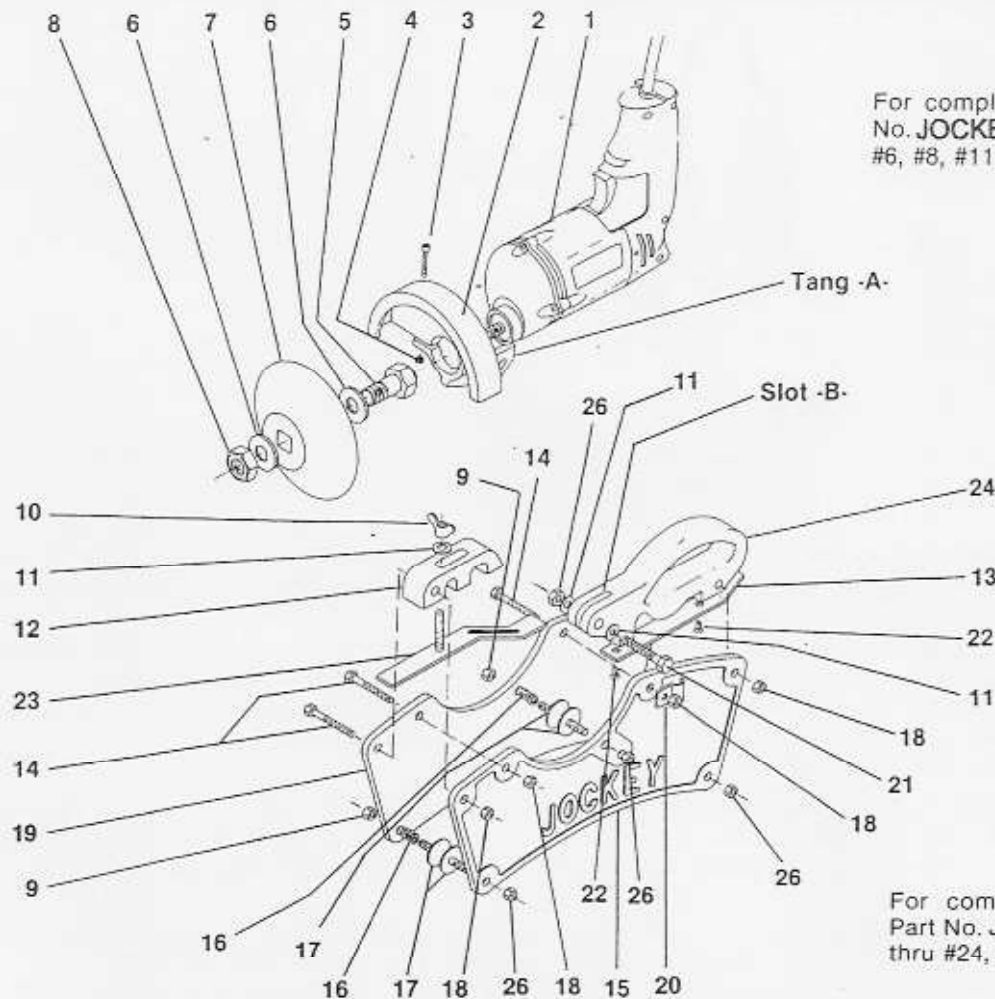

PARTS LIST

HANCHETT MODEL JOCKEY06H GRINDER

For complete Motor Ass'y order Part No. **JOCKEYMA06U** (Includes #1 thru #6, #8, #11, #21, #26).

One each of #9, #14, #16 on back side of Frame Ass'y not illustrated.

Two #17 on inside rear not illustrated.

For complete Frame Ass'y order Part No. **Jockey BA85H**. (Includes #9 thru #24, #26)

REF.	PART NO.	QTY.	DESCRIPTION
1	BGG0144M	1	Motor, Electric (A)
2	1-451-01-025-3	1	Bracket, Motor Incl. #3 & #4
3		1	Screw, 10-24
4		1	Nut, 10-24
5	1-451-01-021	1	Arbor, Ass'y (Incl. #6 & #8)
6		2	Washer, 3/8 W Type A
7	HDD0003M		Cup Wheel, Pink
7	HDD0004S		Cup Wheel, White
8		1	Nut, 3/8-18 Jam
9	PPP0006Z	3	Nut, 3/8-18, Self Lock
10	PAU0005X	1	Nut, Wing
11	PXX0075Y	3	Washer, 3/8 Flat
12	1-451-01-004	1	Bracket, Tooth Stop
13	1-451-01-008	1	Spring, Tooth Rest
14	PDD0097U	4	Screw, 3/8-20
15	1-451-01-001-A	1	Frame, L.H. Side

REF.	PART NO.	QTY.	DESCRIPTION
16	1-451-01-011	3	Spring
17	1-451-01-012	6	Saw Guide, Oval Hd.
18	PRR0025D	4	Nut, 3/8-20 Hex.
19	1-451-01-002-A	1	Frame, R.H. Side
20	AGG0148K	1	Half Clip, 3/8
21	PDD0098V	1	Screw, 3/8-18
22	PJJ0079T	2	Screw, 8-32 Fl. Hd.
23	1-451-01-005	1	Tooth Stop
24	1-451-01-003	1	Handle
25	HCC0062B	1	Dresser Stick (Not Shown)
26	PPP0007H	4	3/8-18 Nut
-	Jockey BA85H	-	Frame Ass'y
-	JOCKEYMA06U	-	Motor Ass'y